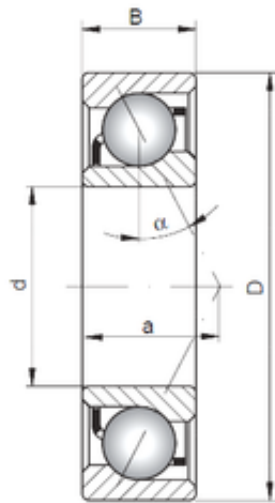

Double BALL BEARINGS CO, LTD

15 mm x 35 mm x 11 mm Loyal 7202 B angular contact ball bearings

Bearing No. 7202 B

Size	15x35x11 mm
Bore Diameter	15 mm
Outer Diameter	35 mm
Width	11 mm
d	15 mm
D	35 mm
B	11 mm
C	11 mm
Angle (°)	40 °
a	16,2 mm
Weight	0,048 Kg
Basic dynamic load rating (C)	7,45 kN
Basic static load rating (C0)	3,95 kN
(Grease) Lubrication Speed	18000 r/min

7202 B Bearing 2D drawings and 3D CAD models