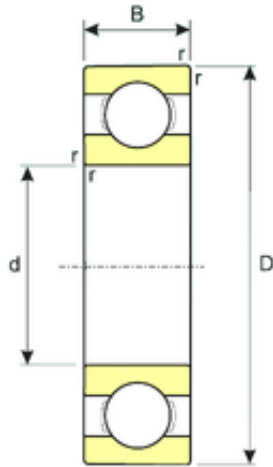

# Double BALL BEARINGS CO, LTD

15 mm x 35 mm x 11 mm ISB SS 6202 deep groove ball bearings

Bearing No. SS 6202

Size	15x35x11 mm
Bore Diameter	15 mm
Outer Diameter	35 mm
Width	11 mm
d	15 mm
D	35 mm
B	11 mm
C	11 mm
Basic dynamic load rating (C)	6,37 kN
Basic static load rating (C0)	3,577 kN
(Grease) Lubrication Speed	21420 r/min
(Oil) Lubrication Speed	25200 r/min

SS 6202 Bearing 2D drawings and 3D CAD models