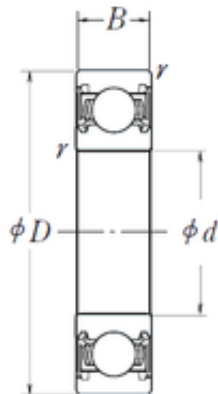

Double BALL BEARINGS CO, LTD

15 mm x 35 mm x 11 mm SKF BB1-3032CA
deep groove ball bearings

Bearing No. BB1-3032CA

Size	15x35x11 mm
Bore Diameter	15 mm
Outer Diameter	35 mm
Width	11 mm
d	15 mm
D	35 mm
B	11 mm
C	11 mm

BB1-3032CA Bearing 2D drawings and 3D CAD models