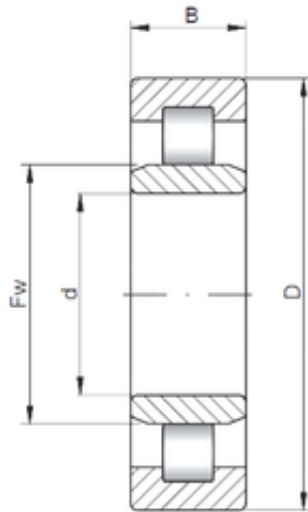

Double BALL BEARINGS CO, LTD

15 mm x 35 mm x 11 mm ISO NU202
cylindrical roller bearings

Bearing No. NU202

Size	15x35x11 mm
Bore Diameter	15 mm
Outer Diameter	35 mm
Width	11 mm
d	15 mm
D	35 mm
B	11 mm
C	11 mm

NU202 Bearing 2D drawings and 3D CAD models