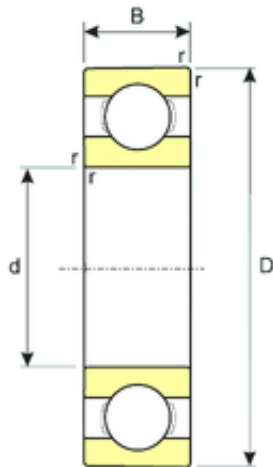

Double BALL BEARINGS CO, LTD

15 mm x 35 mm x 11 mm ISB 6202 deep groove ball bearings

Bearing No. 6202

Size	15x35x11 mm
Bore Diameter	15 mm
Outer Diameter	35 mm
Width	11 mm
d	15 mm
D	35 mm
B	11 mm
C	11 mm
Weight	0,045 Kg
Basic dynamic load rating (C)	7,9 kN
Basic static load rating (C0)	3,68 kN
(Grease) Lubrication Speed	21420 r/min

6202 Bearing 2D drawings and 3D CAD models