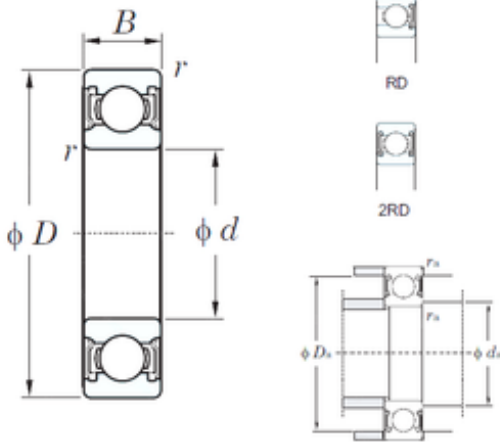

Double BALL BEARINGS CO, LTD

15 mm x 35 mm x 11 mm KOYO 6202-2RD
deep groove ball bearings

Bearing No. 6202-2RD

6202-2RD Bearing 2D drawings and 3D CAD models

Size	15x35x11 mm
Bore Diameter	15 mm
Outer Diameter	35 mm
Width	11 mm
d	15 mm
D	35 mm
B	11 mm
C	11 mm
r min.	0,6 mm
da min.	19 mm
da max	19,5 mm
Da max.	31 mm
ra max.	0,6 mm
Weight	0,045 Kg
Basic dynamic load rating (C)	7,65 kN
Basic static load rating (C0)	3,75 kN
(Grease) Lubrication Speed	18000 r/min