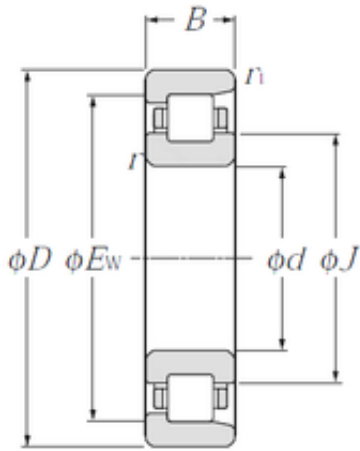

Double BALL BEARINGS CO, LTD

15 mm x 35 mm x 11 mm CYSD NF202
cylindrical roller bearings

Bearing No. NF202

Size	15x35x11 mm
Bore Diameter	15 mm
Outer Diameter	35 mm
Width	11 mm
d	15 mm
D	35 mm
B	11 mm
C	11 mm
Basic dynamic load rating (C)	5,5 kN
Basic static load rating (C0)	7,98 kN
(Grease) Lubrication Speed	15000 r/min

NF202 Bearing 2D drawings and 3D CAD models