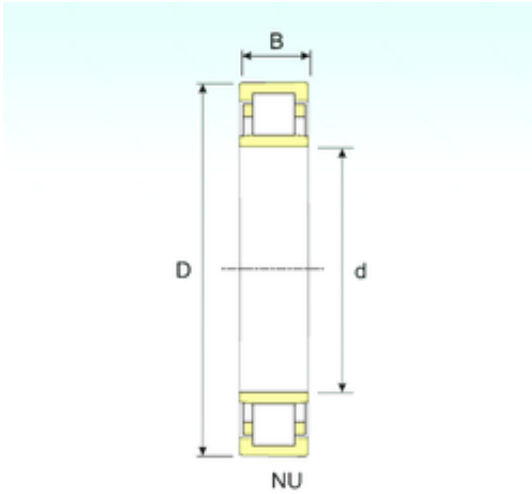

## Double BALL BEARINGS CO, LTD

NU 202 Bearing 2D drawings and 3D CAD models

15 mm x 35 mm x 11 mm ISB NU 202  
cylindrical roller bearings

Bearing No. NU 202

Size	15x35x11 mm
Bore Diameter	15 mm
Outer Diameter	35 mm
Width	11 mm
d	15 mm
D	35 mm
B	11 mm
C	11 mm
Weight	0,047 Kg
Basic dynamic load rating (C)	12 kN
Basic static load rating (C0)	10 kN
(Grease) Lubrication Speed	19890 r/min