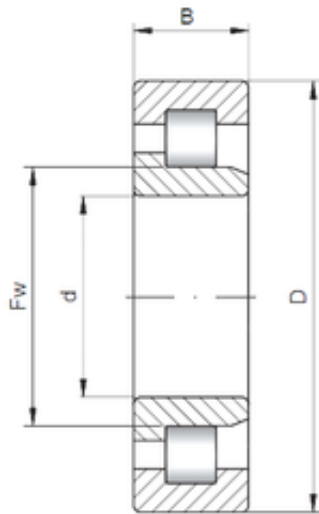

## Double BALL BEARINGS CO, LTD

170 mm x 310 mm x 86 mm Loyal NJ2234 E cylindrical roller bearings

Bearing No. NJ2234 E

Size	170x310x86 mm
Bore Diameter	170 mm
Outer Diameter	310 mm
Width	86 mm
d	170 mm
Fw	205 mm
D	310 mm
B	86 mm
C	86 mm
Weight	29,97 Kg
Basic dynamic load rating (C)	967 kN
Basic static load rating (C0)	1410 kN
(Grease) Lubrication Speed	1700 r/min

NJ2234 E Bearing 2D drawings and 3D CAD models