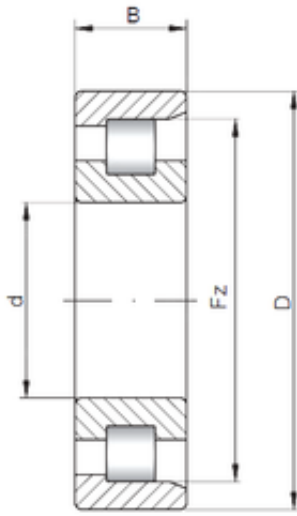

Double BALL BEARINGS CO, LTD

170 mm x 310 mm x 86 mm Loyal NF2234 E
cylindrical roller bearings

Bearing No. NF2234 E

Size	170x310x86 mm
Bore Diameter	170 mm
Outer Diameter	310 mm
Width	86 mm
d	170 mm
D	310 mm
Ew	281 mm
B	86 mm
C	86 mm
Weight	31,6 Kg
Basic dynamic load rating (C)	967 kN
Basic static load rating (C0)	1410 kN
(Grease) Lubrication Speed	1700 r/min

NF2234 E Bearing 2D drawings and 3D CAD models