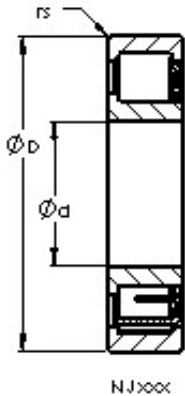

Double BALL BEARINGS CO, LTD

AST NJ2234 EM cylindrical roller bearings

Bearing No. NJ2234 EM

Size	170x310x86 mm
Bore Diameter	170 mm
Outer Diameter	310 mm
Width	86 mm
Bearing Type	NJ
Bore Dia (d)	170.0000
Outer Dia (D)	310.0000
Width (B)	86.0000
Radius (min) (rs)	4.000
Dynamic Load Rating (Cr)	914,000
Static Load Rating (Cor)	1,316,000
Max Speed (Grease) (X1000 RPM)	2
Max Speed (Oil) (X1000 RPM)	2
Max. Shaft Shoulder Dia. Inner (Li)	205.0
Min. Housing Shoulder Dia., Outer (Lo)	281.0
Weight (g)	29,152.00
Precision	RBEC 1
Standard Clearance	C0
Material	52100 Chrome steel, or equivalent

NJ2234 EM Bearing 2D drawings and 3D CAD models