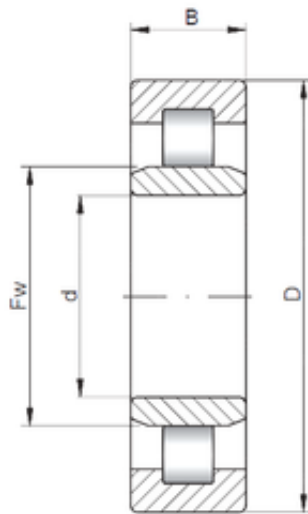

Double BALL BEARINGS CO, LTD

170 mm x 310 mm x 86 mm Loyal NU2234 E
cylindrical roller bearings

Bearing No. NU2234 E

Size	170x310x86 mm
Bore Diameter	170 mm
Outer Diameter	310 mm
Width	86 mm
d	170 mm
Fw	205 mm
D	310 mm
B	86 mm
C	86 mm
Weight	29,2 Kg
Basic dynamic load rating (C)	967 kN
Basic static load rating (C0)	1410 kN
(Grease) Lubrication Speed	1700 r/min

NU2234 E Bearing 2D drawings and 3D CAD models