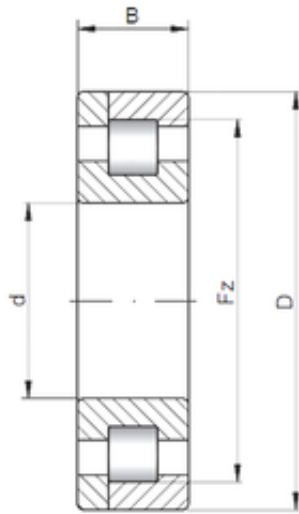

## Double BALL BEARINGS CO, LTD

170 mm x 310 mm x 86 mm Loyal NP2234 E  
cylindrical roller bearings

Bearing No. NP2234 E

Size	170x310x86 mm
Bore Diameter	170 mm
Outer Diameter	310 mm
Width	86 mm
d	170 mm
D	310 mm
Ew	281 mm
B	86 mm
C	86 mm
Weight	32,9 Kg
Basic dynamic load rating (C)	967 kN
Basic static load rating (C0)	1410 kN
(Grease) Lubrication Speed	1700 r/min

NP2234 E Bearing 2D drawings and 3D CAD models