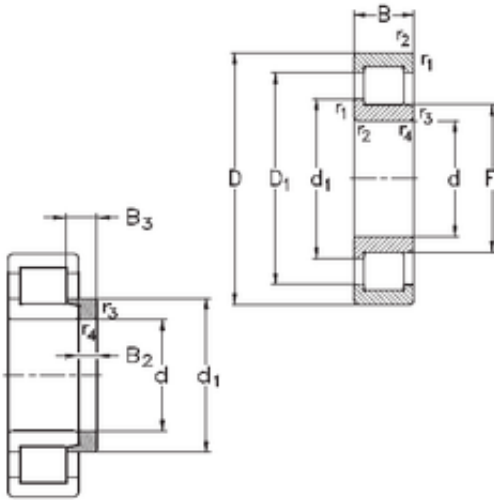

Double BALL BEARINGS CO, LTD

170 mm x 310 mm x 86 mm NKE NJ2234-E-MA6+HJ2234-E cylindrical roller bearings

Bearing No. NJ2234-E-MA6+HJ2234-E

NJ2234-E-MA6+HJ2234-E Bearing 2D drawings and 3D CAD models

| | |
|-------------------------------|---------------|
| Size | 170x310x86 mm |
| Bore Diameter | 170 mm |
| Outer Diameter | 310 mm |
| Width | 86 mm |
| d | 170 mm |
| F | 205 mm |
| D | 310 mm |
| B | 86 mm |
| C | 86 mm |
| d1 | 219,6 mm |
| r1 min. | 4 mm |
| r2 min. | 4 mm |
| r3 min. | 4 mm |
| r4 min. | 4 mm |
| B2 | 12 mm |
| B3 | 24 mm |
| D1 | 268,5 mm |
| S | 7,2 mm |
| Weight | 31,8 Kg |
| Basic dynamic load rating (C) | 1078 kN |
| Basic static load rating (C0) | 1421 kN |