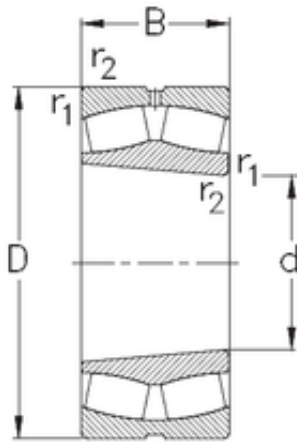

## Double BALL BEARINGS CO, LTD

170 mm x 310 mm x 86 mm NKE 22234-K-MB-W33 spherical roller bearings

Bearing No. 22234-K-MB-W33

Size	170x310x86 mm
Bore Diameter	170 mm
Outer Diameter	310 mm
Width	86 mm
d	170 mm
D	310 mm
B	86 mm
C	86 mm
r1 min.	4 mm
r2 min.	4 mm
Weight	29,4 Kg
Basic dynamic load rating (C)	921 kN
Basic static load rating (C0)	1310 kN
Limiting speed	2600 r/min
Calculation factor (e)	0,29
Calculation factor (Y0)	2,1
Calculation factor (Y1)	2,3

22234-K-MB-W33 Bearing 2D drawings and 3D CAD models