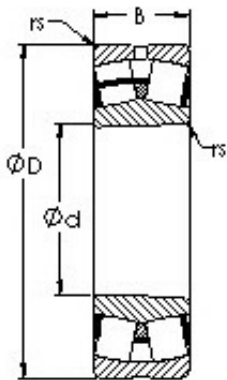

# Double BALL BEARINGS CO, LTD

CKW33  
TAPERED  
BORE

## AST 22234CKW33 spherical roller bearings

Bearing No. 22234CKW33

Size	170x310x86 mm
Bore Diameter	170 mm
Outer Diameter	310 mm
Width	86 mm
Bearing Type	tapered bore, lube groove & holes
Bore Dia (d)	170.0000
Outer Dia (D)	310.0000
Width (B)	86.0000
Radius (min) (rs)	4.000
Dynamic Load Rating (Cr)	1,170,000
Static Load Rating (Cor)	1,750,000
Max Speed (Grease) (X000 RPM)	1
Max Speed (Oil) (X1000 RPM)	2
Weight (g)	31,280.00
Material	52100 Chrome steel, or equivalent