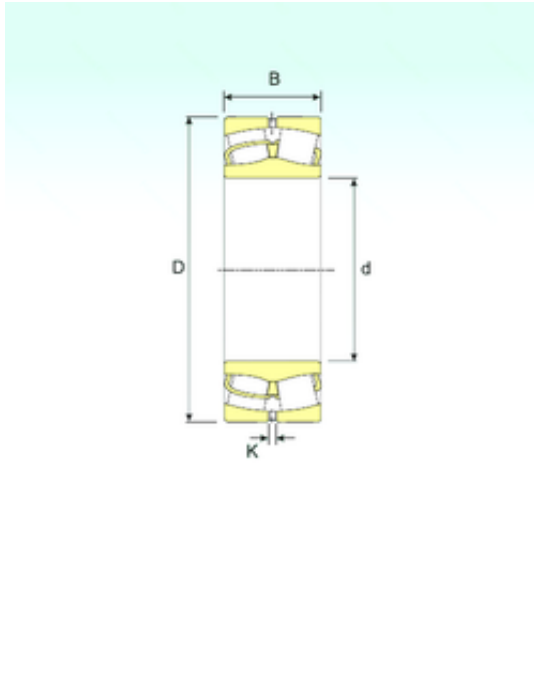

Double BALL BEARINGS CO, LTD

170 mm x 310 mm x 86 mm ISB 22234 spherical roller bearings

Bearing No. 22234

Size	170x310x86 mm
Bore Diameter	170 mm
Outer Diameter	310 mm
Width	86 mm
d	170 mm
D	310 mm
B	86 mm
C	86 mm
K	9 mm
Weight	28,5 Kg
Basic dynamic load rating (C)	1098 kN
Basic static load rating (C0)	1431 kN
(Grease) Lubrication Speed	1989 r/min

22234 Bearing 2D drawings and 3D CAD models