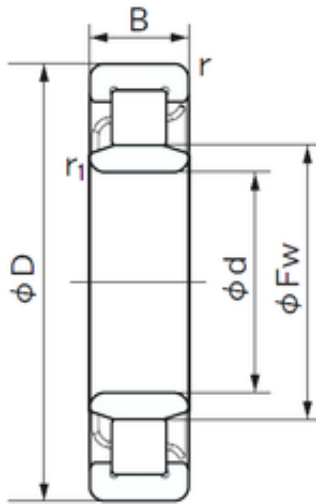

Double BALL BEARINGS CO, LTD

170 mm x 310 mm x 86 mm NACHI NU 2234 cylindrical roller bearings

Bearing No. NU 2234

Size	170x310x86 mm
Bore Diameter	170 mm
Outer Diameter	310 mm
Width	86 mm
d	170 mm
Fw	208 mm
D	310 mm
B	86 mm
r min.	4 mm
r1 min.	4 mm
Weight	29.6 Kg
Basic dynamic load rating (C)	725 kN
Basic static load rating (C0)	1100 kN
(Grease) Lubrication Speed	1800 r/min

NU 2234 Bearing 2D drawings and 3D CAD models