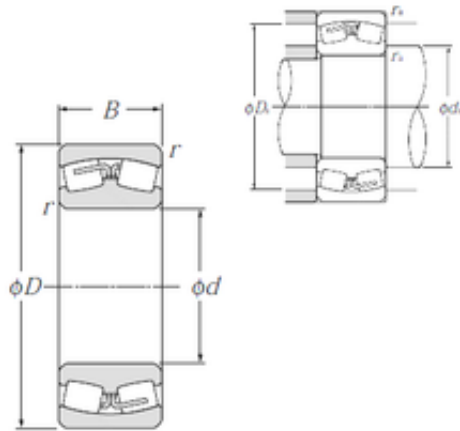

Double BALL BEARINGS CO, LTD

170 mm x 310 mm x 86 mm NTN 22234B
spherical roller bearings

Bearing No. 22234B

Size	170x310x86 mm
Bore Diameter	170 mm
Outer Diameter	310 mm
Width	86 mm
d	170 mm
D	310 mm
B	86 mm
C	86 mm
r min.	4 mm
da min.	188 mm
Da max.	292 mm
ra max.	3 mm
Weight	28 Kg
Basic dynamic load rating (C)	1 000 kN
Basic static load rating (C0)	1 520 kN
(Grease) Lubrication Speed	1 400 r/min
(Oil) Lubrication Speed	1 800 r/min
Calculation factor (e)	0,28
Calculation factor (Y0)	2,34
Calculation factor (Y1)	2,39

22234B Bearing 2D drawings and 3D CAD models