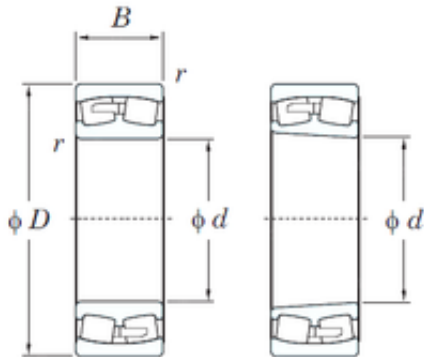

Double BALL BEARINGS CO, LTD

170 mm x 310 mm x 86 mm KOYO 22234RK
spherical roller bearings

Bearing No. 22234RK

Size	170x310x86 mm
Bore Diameter	170 mm
Outer Diameter	310 mm
Width	86 mm
d	170 mm
D	310 mm
B	86 mm
C	86 mm
r min.	4 mm
da min.	188 mm
Da max.	292 mm
ra max.	3 mm
Weight	28,4 Kg
Basic dynamic load rating (C)	952 kN
Basic static load rating (C0)	1390 kN
(Grease) Lubrication Speed	1100 r/min
(Oil) Lubrication Speed	1500 r/min
Calculation factor (e)	0,29
Calculation factor (Y0)	2,24
Calculation factor (Y1)	2,29

22234RK Bearing 2D drawings and 3D CAD models