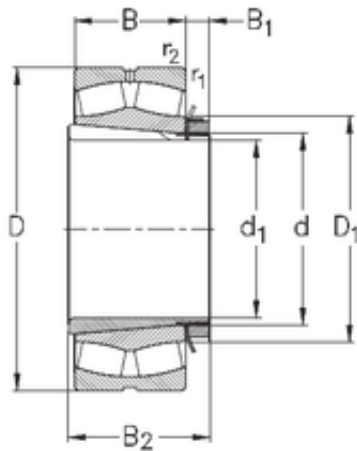

Double BALL BEARINGS CO, LTD

170 mm x 310 mm x 86 mm NKE 22234-K-MB-W33+H3134 spherical roller bearings

Bearing No. 22234-K-MB-W33+H3134

22234-K-MB-W33+H3134 Bearing 2D drawings and 3D CAD models

Size	170x310x86 mm
Bore Diameter	170 mm
Outer Diameter	310 mm
Width	86 mm
d	170 mm
d1	150 mm
D	310 mm
B	86 mm
C	86 mm
r1 min.	4 mm
r2 min.	4 mm
B1	29 mm
B2	122 mm
D1	220 mm
Weight	34,3 Kg
Basic dynamic load rating (C)	921 kN
Basic static load rating (C0)	1310 kN
Limiting speed	2600 r/min
Calculation factor (e)	0,29
Calculation factor (Y0)	2,1
Calculation factor (Y1)	2,3