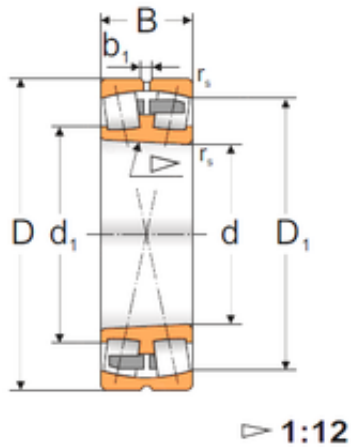

# Double BALL BEARINGS CO, LTD

170 mm x 310 mm x 86 mm Loyal 22234  
ACKMBW33 spherical roller bearings

Bearing No. 22234 ACKMBW33

Size	170x310x86 mm
Bore Diameter	170 mm
Outer Diameter	310 mm
Width	86 mm
d	170 mm
D	310 mm
B	86 mm
C	86 mm
b1	16 mm
d1	210 mm
r5 min.	4 mm
D1	268,5 mm
Weight	27,91 Kg
Basic dynamic load rating (C)	974 kN
Basic static load rating (C0)	1420 kN
(Grease) Lubrication Speed	1300 r/min
(Oil) Lubrication Speed	1700 r/min
Calculation factor (e)	0,3
Calculation factor (Y0)	2,21
Calculation factor (Y1)	2,27

22234 ACKMBW33 Bearing 2D drawings and 3D CAD models