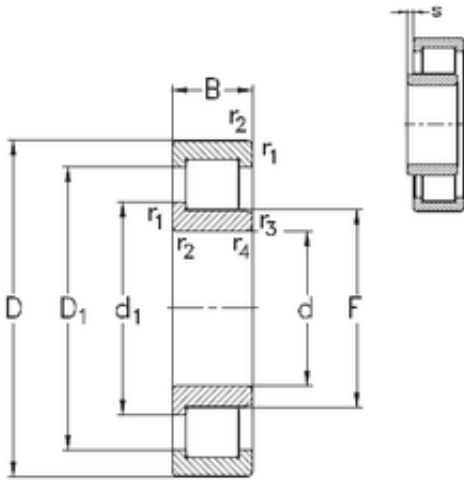

Double BALL BEARINGS CO, LTD

170 mm x 310 mm x 86 mm NKE NJ2234-E-M6 cylindrical roller bearings

Bearing No. NJ2234-E-M6

Size	170x310x86 mm
Bore Diameter	170 mm
Outer Diameter	310 mm
Width	86 mm
d	170 mm
F	205 mm
D	310 mm
B	86 mm
C	86 mm
r1 min.	4 mm
r2 min.	4 mm
r3 min.	4 mm
r4 min.	4 mm
S	7,2 mm
Weight	30 Kg
Basic dynamic load rating (C)	1078 kN
Basic static load rating (C0)	1421 kN

NJ2234-E-M6 Bearing 2D drawings and 3D CAD models