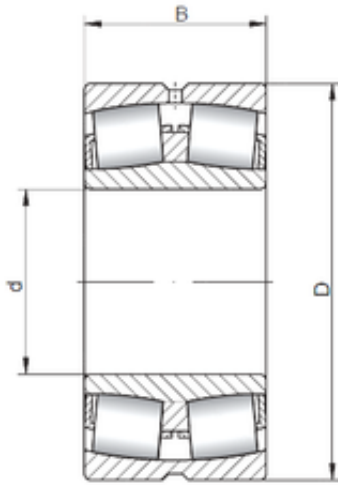

Double BALL BEARINGS CO, LTD

170 mm x 310 mm x 86 mm Loyal 22234 CW33 spherical roller bearings

Bearing No. 22234 CW33

Size	170x310x86 mm
Bore Diameter	170 mm
Outer Diameter	310 mm
Width	86 mm
d	170 mm
D	310 mm
B	86 mm
C	86 mm
Weight	28,5 Kg
Basic dynamic load rating (C)	978 kN
Basic static load rating (C0)	1460 kN
(Grease) Lubrication Speed	1300 r/min

22234 CW33 Bearing 2D drawings and 3D CAD models