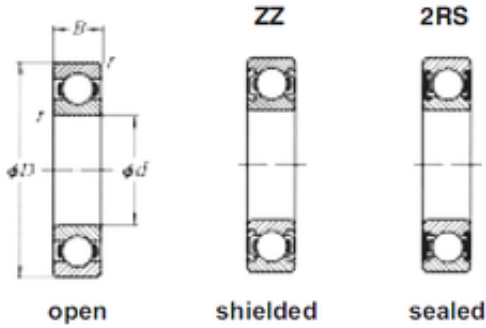

Double BALL BEARINGS CO, LTD

17 mm x 35 mm x 10 mm Loyal 6003-2RS deep groove ball bearings

Bearing No. 6003-2RS

Size	17x35x10 mm
Bore Diameter	17 mm
Outer Diameter	35 mm
Width	10 mm
d	17 mm
D	35 mm
B	10 mm
C	10 mm

6003-2RS Bearing 2D drawings and 3D CAD models