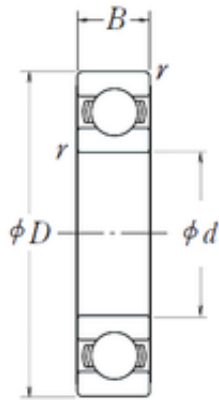

Double BALL BEARINGS CO, LTD

17 mm x 35 mm x 10 mm NSK 6003L11 deep groove ball bearings

Bearing No. 6003L11

Size	17x35x10 mm
Bore Diameter	17 mm
Outer Diameter	35 mm
Width	10 mm
d	17 mm
D	35 mm
B	10 mm
C	10 mm
r min.	0,3 mm
Basic dynamic load rating (C)	6 kN

6003L11 Bearing 2D drawings and 3D CAD models