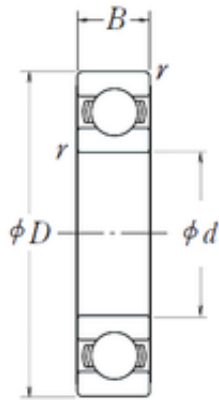

Double BALL BEARINGS CO, LTD

17 mm x 35 mm x 10 mm NSK
6003L11-H-20DDU deep groove ball bearings

Bearing No. 6003L11-H-20DDU

Size	17x35x10 mm
Bore Diameter	17 mm
Outer Diameter	35 mm
Width	10 mm
d	17 mm
D	35 mm
B	10 mm
C	10 mm
r min.	0,3 mm
Basic dynamic load rating (C)	5 100 kN

6003L11-H-20DDU Bearing 2D drawings and 3D CAD models