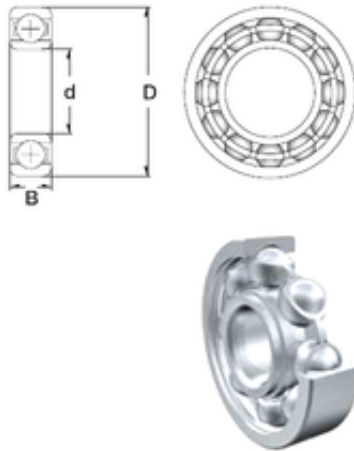

## Double BALL BEARINGS CO, LTD

17 mm x 35 mm x 10 mm ZEN 6003 deep groove ball bearings

Bearing No. 6003

|                               |             |
|-------------------------------|-------------|
| Size                          | 17x35x10 mm |
| Bore Diameter                 | 17 mm       |
| Outer Diameter                | 35 mm       |
| Width                         | 10 mm       |
| d                             | 17 mm       |
| D                             | 35 mm       |
| B                             | 10 mm       |
| C                             | 10 mm       |
| Weight                        | 0,041 Kg    |
| Basic dynamic load rating (C) | 6 kN        |
| Basic static load rating (C0) | 3,25 kN     |

6003 Bearing 2D drawings and 3D CAD models