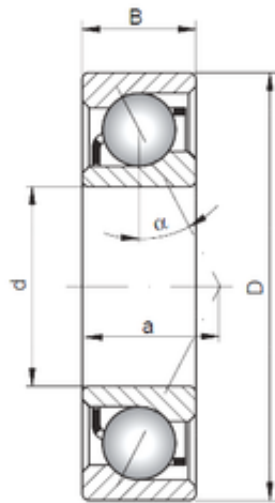

Double BALL BEARINGS CO, LTD

17 mm x 35 mm x 10 mm Loyal 7003 C angular contact ball bearings

Bearing No. 7003 C

Size	17x35x10 mm
Bore Diameter	17 mm
Outer Diameter	35 mm
Width	10 mm
d	17 mm
D	35 mm
B	10 mm
C	10 mm
Angle (°)	15 °
a	8,6 mm
Weight	0,051 Kg
Basic dynamic load rating (C)	7,3 kN
Basic static load rating (C0)	4,45 kN
(Grease) Lubrication Speed	31000 r/min

7003 C Bearing 2D drawings and 3D CAD models