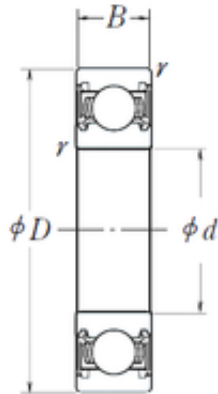

## Double BALL BEARINGS CO, LTD

17 mm x 35 mm x 10 mm SKF BB1-0603EC  
deep groove ball bearings

Bearing No. BB1-0603EC

Size	17x35x10 mm
Bore Diameter	17 mm
Outer Diameter	35 mm
Width	10 mm
d	17 mm
D	35 mm
B	10 mm
C	10 mm

BB1-0603EC Bearing 2D drawings and 3D CAD models