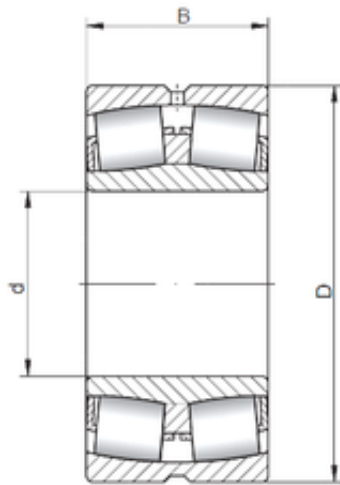

Double BALL BEARINGS CO, LTD

240 mm x 400 mm x 160 mm Loyal 24148
CW33 spherical roller bearings

Bearing No. 24148 CW33

Size	240x400x160 mm
Bore Diameter	240 mm
Outer Diameter	400 mm
Width	160 mm
d	240 mm
D	400 mm
B	160 mm
C	160 mm
Weight	80,5 Kg
Basic dynamic load rating (C)	2100 kN
Basic static load rating (C0)	3900 kN
(Grease) Lubrication Speed	480 r/min

24148 CW33 Bearing 2D drawings and 3D CAD models