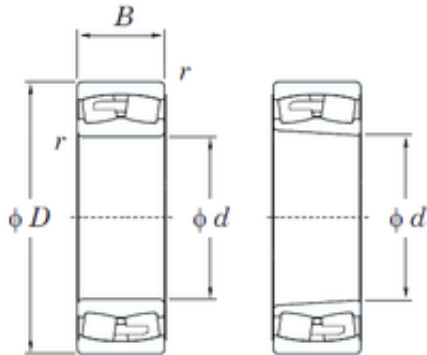

Double BALL BEARINGS CO, LTD

240 mm x 400 mm x 160 mm KOYO
24148RHAK30 spherical roller bearings

Bearing No. 24148RHAK30

Size	240x400x160 mm
Bore Diameter	240 mm
Outer Diameter	400 mm
Width	160 mm
d	240 mm
D	400 mm
B	160 mm
C	160 mm
r min.	4 mm
da min.	258 mm
Da max.	382 mm
ra max.	3 mm
Weight	75,3 Kg
Basic dynamic load rating (C)	2200 kN
Basic static load rating (C0)	4130 kN
(Grease) Lubrication Speed	800 r/min
(Oil) Lubrication Speed	1100 r/min
Calculation factor (e)	0,39
Calculation factor (Y0)	1,68
Calculation factor (Y1)	1,72

24148RHAK30 Bearing 2D drawings and 3D CAD models