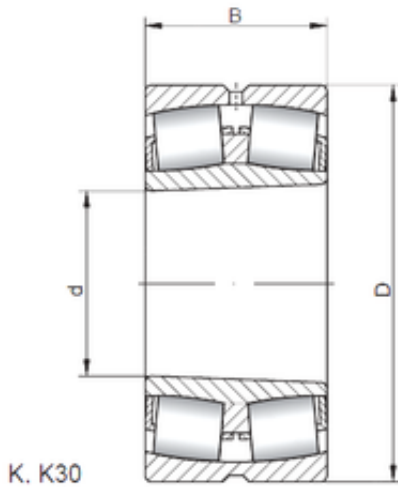

Double BALL BEARINGS CO, LTD

240 mm x 400 mm x 160 mm Loyal 24148 K30
CW33 spherical roller bearings

Bearing No. 24148 K30 CW33

24148 K30 CW33 Bearing 2D drawings and 3D CAD
models

| | |
|----------------------------------|----------------|
| Size | 240x400x160 mm |
| Bore Diameter | 240 mm |
| Outer Diameter | 400 mm |
| Width | 160 mm |
| d | 240 mm |
| D | 400 mm |
| B | 160 mm |
| C | 160 mm |
| Weight | 80,5 Kg |
| Basic dynamic load rating (C) | 2100 kN |
| Basic static load rating (C0) | 3900 kN |
| (Grease) Lubrication Speed | 480 r/min |