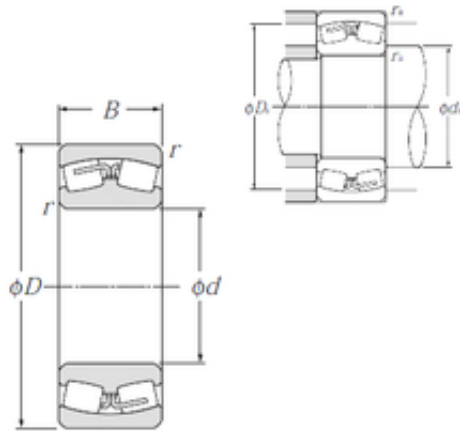

Double BALL BEARINGS CO, LTD

240 mm x 400 mm x 160 mm NTN 24148B
spherical roller bearings

Bearing No. 24148B

24148B Bearing 2D drawings and 3D CAD models

Size	240x400x160 mm
Bore Diameter	240 mm
Outer Diameter	400 mm
Width	160 mm
d	240 mm
D	400 mm
B	160 mm
C	160 mm
r min.	4 mm
da min.	258 mm
Da max.	382 mm
ra max.	3 mm
Weight	82,2 Kg
Basic dynamic load rating (C)	2 110 kN
Basic static load rating (C0)	3 800 kN
(Grease) Lubrication Speed	770 r/min
(Oil) Lubrication Speed	1 000 r/min
Calculation factor (e)	0,4
Calculation factor (Y0)	1,65
Calculation factor (Y1)	1,69
Category	Bearings
Inventory	0.0
Manufacturer Name	NTN
Minimum Buy Quantity	N/A
Weight / Kilogram	0

Double BALL BEARINGS CO, LTD

EAN	4547359289565
Product Group	B04311