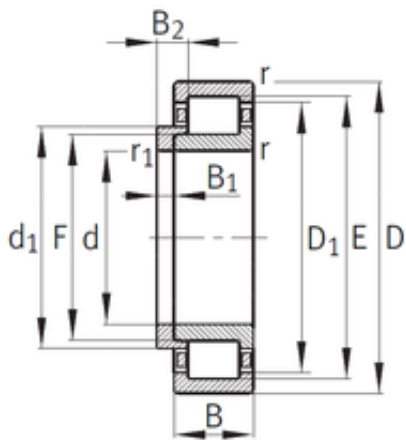

## Double BALL BEARINGS CO, LTD

30 mm x 90 mm x 23 mm CYSD NJ406+HJ406  
cylindrical roller bearings

Bearing No. NJ406+HJ406

Size	30x90x23 mm
Bore Diameter	30 mm
Outer Diameter	90 mm
Width	23 mm
d	30 mm
D	90 mm
B	23 mm
C	23 mm
Weight	0,73 Kg
Basic dynamic load rating (C)	53 kN
Basic static load rating (C0)	57 kN
(Grease) Lubrication Speed	7000 r/min

NJ406+HJ406 Bearing 2D drawings and 3D CAD models