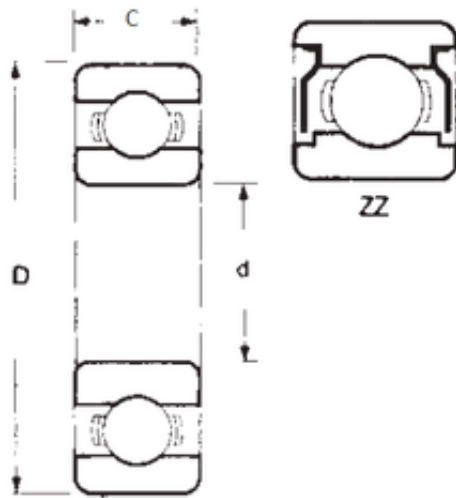

Double BALL BEARINGS CO, LTD

30 mm x 90 mm x 23 mm FBJ 6406ZZ deep groove ball bearings

Bearing No. 6406ZZ

| | |
|-------------------------------|-------------|
| Size | 30x90x23 mm |
| Bore Diameter | 30 mm |
| Outer Diameter | 90 mm |
| Width | 23 mm |
| d | 30 mm |
| D | 90 mm |
| B | 23 mm |
| C | 23 mm |
| Weight | 0,71 Kg |
| Basic dynamic load rating (C) | 0,0475 kN |
| Basic static load rating (C0) | 0,0245 kN |

6406ZZ Bearing 2D drawings and 3D CAD models