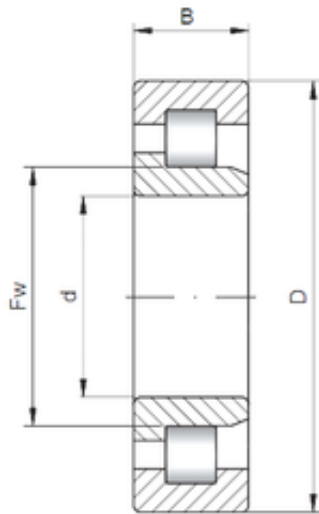

## Double BALL BEARINGS CO, LTD

30 mm x 90 mm x 23 mm Loyal NJ406  
cylindrical roller bearings

Bearing No. NJ406

Size	30x90x23 mm
Bore Diameter	30 mm
Outer Diameter	90 mm
Width	23 mm
d	30 mm
Fw	45 mm
D	90 mm
B	23 mm
C	23 mm
Weight	0,773 Kg
Basic dynamic load rating (C)	62,8 kN
Basic static load rating (C0)	55 kN
(Grease) Lubrication Speed	7600 r/min

NJ406 Bearing 2D drawings and 3D CAD models