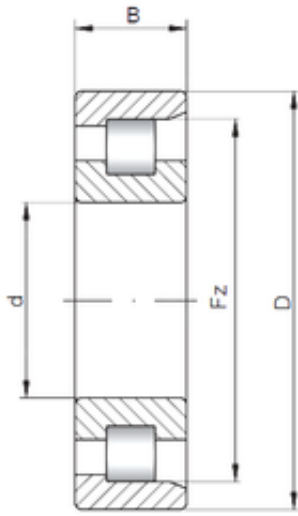

Double BALL BEARINGS CO, LTD

30 mm x 90 mm x 23 mm Loyal NF406
cylindrical roller bearings

Bearing No. NF406

Size	30x90x23 mm
Bore Diameter	30 mm
Outer Diameter	90 mm
Width	23 mm
d	30 mm
D	90 mm
Ew	73 mm
B	23 mm
C	23 mm
Weight	0,812 Kg
Basic dynamic load rating (C)	62,8 kN
Basic static load rating (C0)	55 kN
(Grease) Lubrication Speed	7600 r/min

NF406 Bearing 2D drawings and 3D CAD models