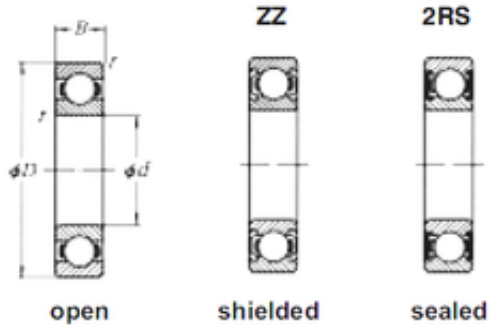

# Double BALL BEARINGS CO, LTD

30 mm x 90 mm x 23 mm Loyal 6406 deep groove ball bearings

Bearing No. 6406

Size	30x90x23 mm
Bore Diameter	30 mm
Outer Diameter	90 mm
Width	23 mm
d	30 mm
D	90 mm
B	23 mm
C	23 mm

6406 Bearing 2D drawings and 3D CAD models