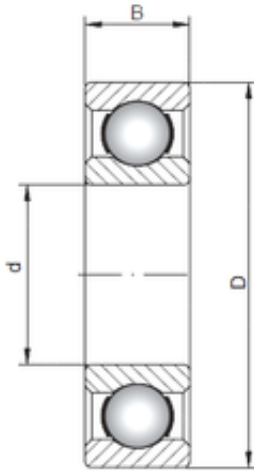

Double BALL BEARINGS CO, LTD

30 mm x 90 mm x 23 mm Loyal 6406 deep groove ball bearings

Bearing No. 6406

Size	30x90x23 mm
Bore Diameter	30 mm
Outer Diameter	90 mm
Width	23 mm
d	30 mm
D	90 mm
B	23 mm
C	23 mm
Weight	0,74 Kg
Basic dynamic load rating (C)	43,6 kN
Basic static load rating (C0)	23,6 kN
(Grease) Lubrication Speed	8800 r/min

6406 Bearing 2D drawings and 3D CAD models