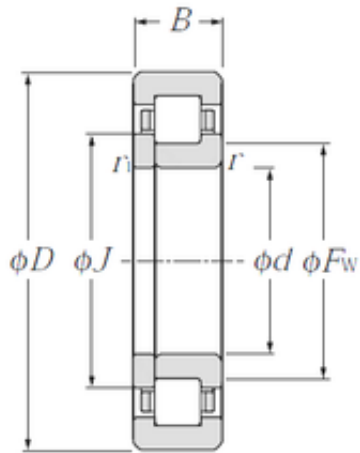

## Double BALL BEARINGS CO, LTD

30 mm x 90 mm x 23 mm CYSD NUP406  
cylindrical roller bearings

Bearing No. NUP406

Size	30x90x23 mm
Bore Diameter	30 mm
Outer Diameter	90 mm
Width	23 mm
d	30 mm
Fw	45 mm
D	90 mm
B	23 mm
C	23 mm
Weight	0,73 Kg
Basic dynamic load rating (C)	53 kN
Basic static load rating (C0)	57,2 kN
(Grease) Lubrication Speed	7000 r/min

NUP406 Bearing 2D drawings and 3D CAD models