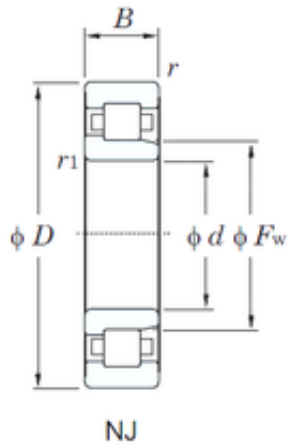

Double BALL BEARINGS CO, LTD

30 mm x 90 mm x 23 mm KOYO NJ406
cylindrical roller bearings

Bearing No. NJ406

Size	30x90x23 mm
Bore Diameter	30 mm
Outer Diameter	90 mm
Width	23 mm
d	30 mm
Fw	45 mm
D	90 mm
B	23 mm
C	23 mm
r min.	1.5 mm
r1 min.	1.5 mm
Weight	0.753 Kg
Basic dynamic load rating (C)	62.8 kN
Basic static load rating (C0)	55.0 kN
(Grease) Lubrication Speed	7600 r/min
Bearing No.	NJ406
r(min)	1.5
r1(min)	1.5
Cr	78.3
C0r	55.0
Cu	7.95
Grease lub.	7600
Oil lub.	10000
Ew	-
d1	-

NJ406 Bearing 2D drawings and 3D CAD models

Double BALL BEARINGS CO, LTD

B1	-
B2	-
da(min)	-
db(min)	38
db(max)	44
dc(min)	-
dd(min)	-
Da(max)	82
Db(max)	-
Db(min)	-
ra(max)	1.5
rb(max)	1.5
(Refer.)Mass(kg)	0.768