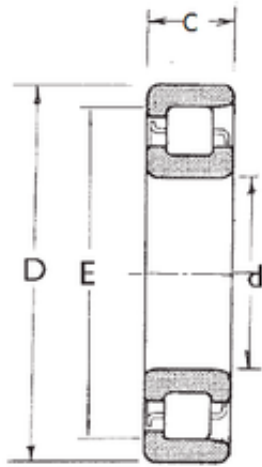

## Double BALL BEARINGS CO, LTD

30 mm x 90 mm x 23 mm FBJ NF406 cylindrical roller bearings

Bearing No. NF406

Size	30x90x23 mm
Bore Diameter	30 mm
Outer Diameter	90 mm
Width	23 mm
d	30 mm
D	90 mm
E	73 mm
B	23 mm
C	23 mm
Weight	0,757 Kg
Basic dynamic load rating (C)	62,5 kN
Basic static load rating (C0)	55 kN
(Grease) Lubrication Speed	7500 r/min

NF406 Bearing 2D drawings and 3D CAD models