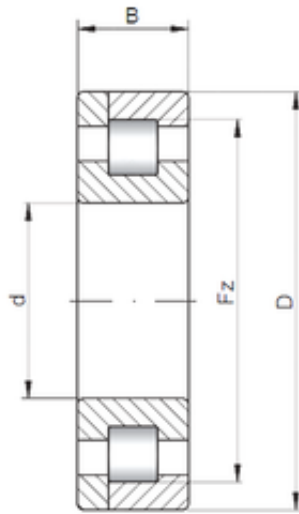

Double BALL BEARINGS CO, LTD

30 mm x 90 mm x 23 mm Loyal NP406
cylindrical roller bearings

Bearing No. NP406

Size	30x90x23 mm
Bore Diameter	30 mm
Outer Diameter	90 mm
Width	23 mm
d	30 mm
D	90 mm
Ew	73 mm
B	23 mm
C	23 mm
Weight	0,846 Kg
Basic dynamic load rating (C)	62,8 kN
Basic static load rating (C0)	55 kN
(Grease) Lubrication Speed	7600 r/min

NP406 Bearing 2D drawings and 3D CAD models