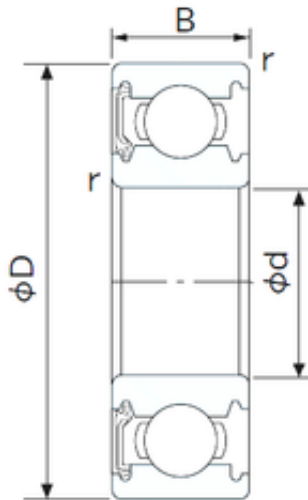

Double BALL BEARINGS CO, LTD

35 mm x 47 mm x 7 mm NACHI 6807NKE
deep groove ball bearings

Bearing No. 6807NKE

Size	35x47x7 mm
Bore Diameter	35 mm
Outer Diameter	47 mm
Width	7 mm
d	35 mm
D	47 mm
B	7 mm
C	7 mm
r min.	0.3 mm
da min.	37 mm
Da max.	45 mm
ra max.	0.3 mm
Weight	0.029 Kg
Basic dynamic load rating (C)	4,75 kN
Basic static load rating (C0)	3,8 kN
(Grease) Lubrication Speed	13000 r/min

6807NKE Bearing 2D drawings and 3D CAD models