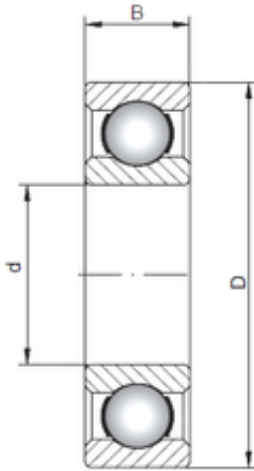

Double BALL BEARINGS CO, LTD

35 mm x 47 mm x 7 mm Loyal 61807 deep groove ball bearings

Bearing No. 61807

Size	35x47x7 mm
Bore Diameter	35 mm
Outer Diameter	47 mm
Width	7 mm
d	35 mm
D	47 mm
B	7 mm
C	7 mm
Weight	0,03 Kg
Basic dynamic load rating (C)	4,75 kN
Basic static load rating (C0)	3,2 kN
(Grease) Lubrication Speed	13000 r/min

61807 Bearing 2D drawings and 3D CAD models