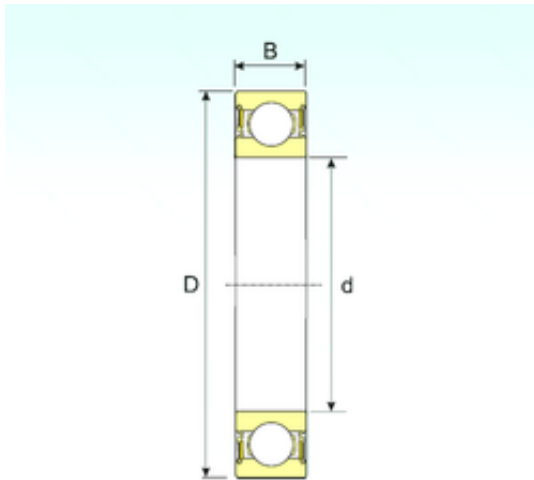

## Double BALL BEARINGS CO, LTD

35 mm x 47 mm x 7 mm ISB 61807-2RS deep groove ball bearings

Bearing No. 61807-2RS

Size	35x47x7 mm
Bore Diameter	35 mm
Outer Diameter	47 mm
Width	7 mm
d	35 mm
D	47 mm
B	7 mm
C	7 mm
Weight	0,03 Kg
Basic dynamic load rating (C)	4,66 kN
Basic static load rating (C0)	3,14 kN

61807-2RS Bearing 2D drawings and 3D CAD models