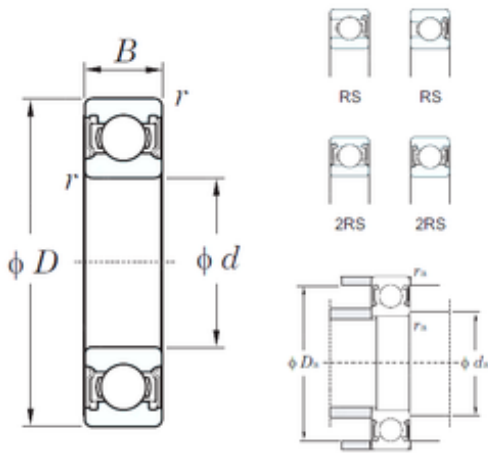

Double BALL BEARINGS CO, LTD

35 mm x 47 mm x 7 mm KOYO 6807-2RS deep groove ball bearings

Bearing No. 6807-2RS

Size	35x47x7 mm
Bore Diameter	35 mm
Outer Diameter	47 mm
Width	7 mm
d	35 mm
D	47 mm
B	7 mm
C	7 mm
r min.	0,3 mm
da min.	37 mm
da max	37,5 mm
Da max.	45 mm
ra max.	0,3 mm
Weight	0,03 Kg
Basic dynamic load rating (C)	4,75 kN
Basic static load rating (C0)	3,85 kN
(Grease) Lubrication Speed	7400 r/min

6807-2RS Bearing 2D drawings and 3D CAD models