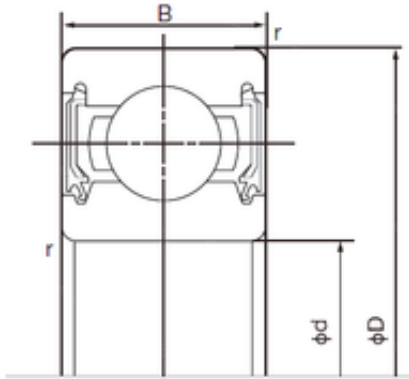

Double BALL BEARINGS CO, LTD

35 mm x 47 mm x 7 mm NACHI 6807-2NSE
deep groove ball bearings

Bearing No. 6807-2NSE

Size	35x47x7 mm
Bore Diameter	35 mm
Outer Diameter	47 mm
Width	7 mm
d	35 mm
D	47 mm
B	7 mm
C	7 mm
r min.	0.3 mm
da min.	37 mm
Da max.	45 mm
ra max.	0.3 mm
Weight	0.029 Kg
Basic dynamic load rating (C)	4,75 kN
Basic static load rating (C0)	3,8 kN
Category	Ball Bearings
Inventory	0.0
Manufacturer Name	NACHI
Minimum Buy Quantity	N/A
Weight / Kilogram	0.03
Product Group	B00308

6807-2NSE Bearing 2D drawings and 3D CAD models