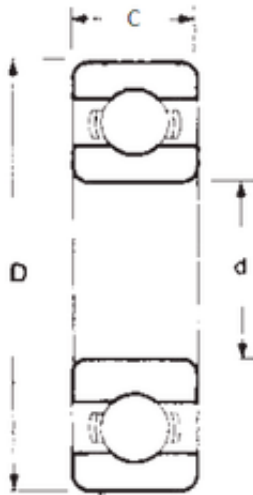

## Double BALL BEARINGS CO, LTD

35 mm x 47 mm x 7 mm FBJ 6807 deep groove ball bearings

Bearing No. 6807

Size	35x47x7 mm
Bore Diameter	35 mm
Outer Diameter	47 mm
Width	7 mm
d	35 mm
D	47 mm
B	7 mm
C	7 mm
Weight	0,03 Kg
Basic dynamic load rating (C)	4,75 kN
Basic static load rating (C0)	3,2 kN
(Grease) Lubrication Speed	13000 r/min

6807 Bearing 2D drawings and 3D CAD models